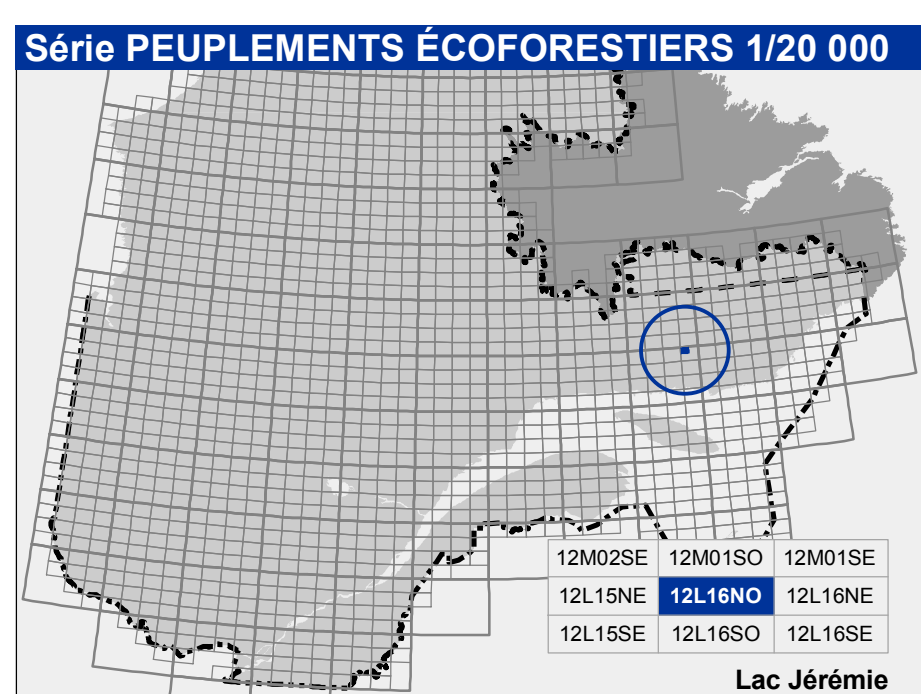

Legend for 'Série PEUPLLEMENTS ECOFORESTIERS 1/20 000'. Includes symbols for roads, hydrography, obstacles, and forest types.

Legend for 'Hydrographie écoforestière'. Includes symbols for water courses, dams, and other hydrographic features.

Legend for 'Peuplement écoforestier'. Includes symbols for different forest types and management codes.

Legend for 'Courbes de niveau'. Includes symbols for contour lines and spot heights.

Legend for 'Mésodonées'. Includes symbols for various types of mounds and their characteristics.

Legend for 'Mésodonées'. Includes symbols for various types of mounds and their characteristics.

Source: Données, Informations forestières, Réalisation, etc. Includes contact information for the Forests, Fauna and Parks department.