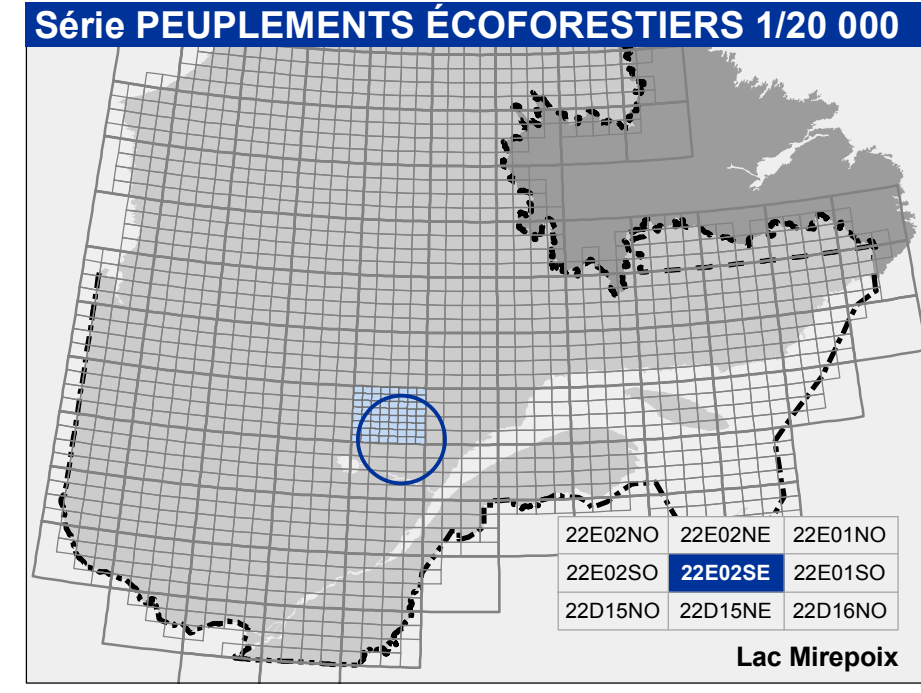

Legend for communication lines and hydrography, including symbols for roads, water bodies, and forest types.

Legend for hydrography and forest types, including symbols for water bodies and different forest categories.

Legend for forest types, including symbols for different forest categories and their characteristics.

Legend for contour lines and marshes, including symbols for different types of contour lines and marsh areas.

Legend for midlines and forest types, including symbols for midlines and forest types.

Legend for sources and forest types, including symbols for sources and forest types.