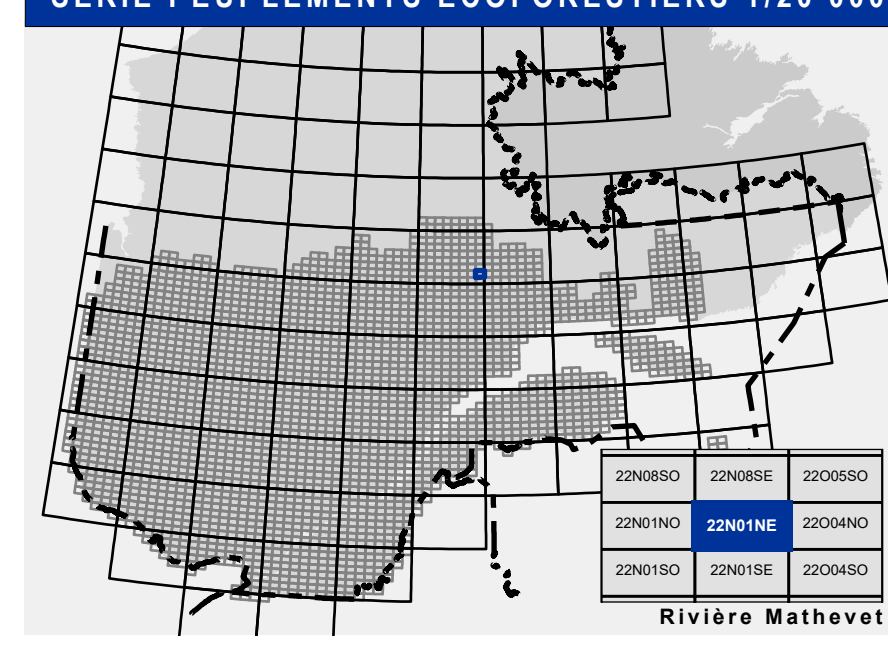

SÉRIE PEUPLLEMENTS ÉCOFORESTIERS 1/20 000

- Voies de communication et ponts: Class 1, 2, 3, 4, 5, etc.
  Obstacles et infrastructures: Bâtiment, réservoir, chute, etc.
  Courbe de niveau: Courbe de niveau mètre, etc.
  Peuplement écoforestier: Peuplement écoforestier, improductif, etc.

- Matadonnées: Surface de référence géodésique, Système de coordonnées géographiques, etc.
  Sources: Donnée, Assise cartographique, etc.
  Informations forestières: Nombre inventaire, Année des photos, etc.

Le plan de morcellement foncier représenté sur cette carte n'offre AUCUNE valeur légale. Ces limites sont NON OFFICIELLES et sont utilisées à titre indicatif.
La coupe de chemin est produite par le MFFP avec la collaboration du MERN via le système ROUTARD et présente l'information la plus à jour disponible.

AVERTISSEMENT
Les limites de morcellement foncier représentées sur cette carte n'offre AUCUNE valeur légale. Ces limites sont NON OFFICIELLES et sont utilisées à titre indicatif.