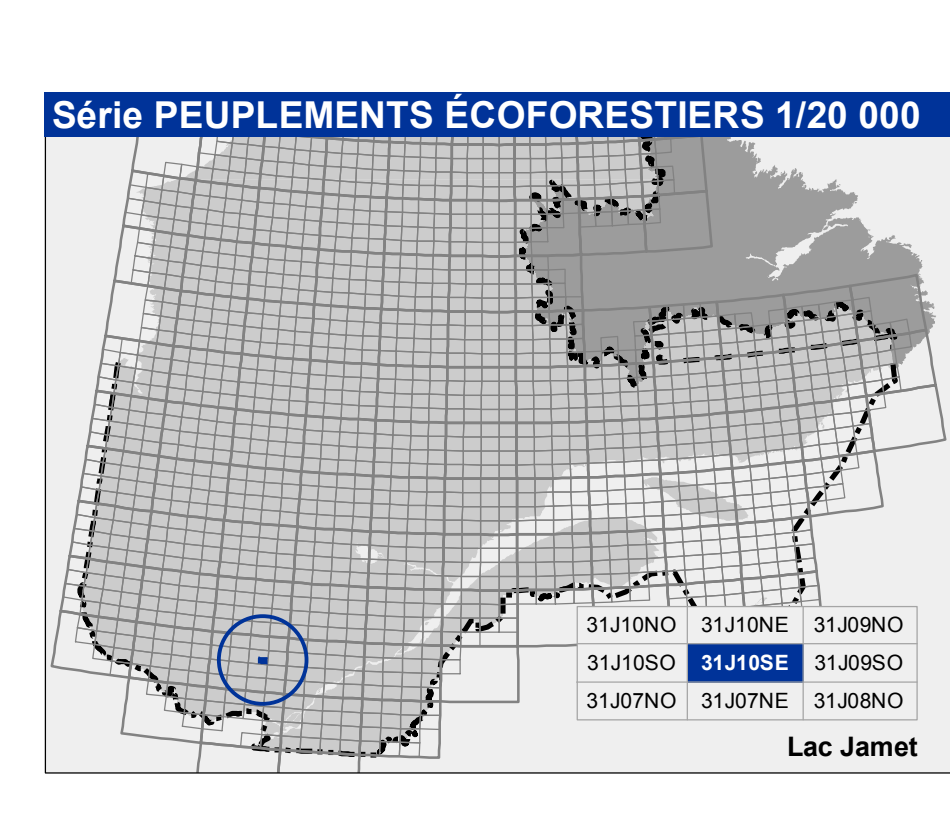

Legend for 'Voies de communication et points', 'Hydrographie écoforestière', 'Obstacles et infrastructure', 'Peuplement écoforestier', and 'Courbe de niveau'.

Legend for 'Métadonnées' and 'Méthodologie' describing data sources and methods used in the map's creation.

Legend for 'Sources' and 'Informations forestières' providing details on data providers and forest statistics.

Legend for 'Produit' and 'Classes de pente' detailing forest products and slope classifications.

Legend for 'TERRAINS FORESTIERS' and 'CLASSES DE PENTE' detailing forest land types and slope classifications.

Legend for 'TERRAINS FORESTIERS' and 'CLASSES DE PENTE' detailing forest land types and slope classifications.