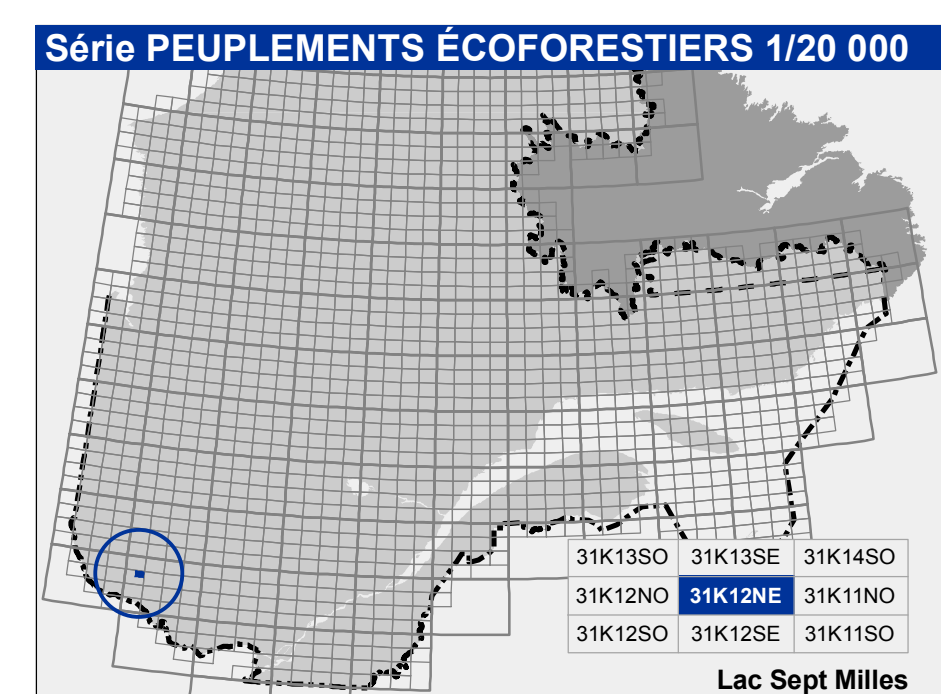

Legend for the map symbols, including communication routes, hydrography, obstacles, and various forest types.

Legend for map symbols, including contour lines, meadows, and other geographical features.

Legend for map symbols, including meadows, origin of altitudes, and other geographical features.

Legend for map symbols, including meadows, origin of altitudes, and other geographical features.

Metadata section for the map, including project information, contact details for 'Forêts, Faune et Parcs Québec', and a scale bar.