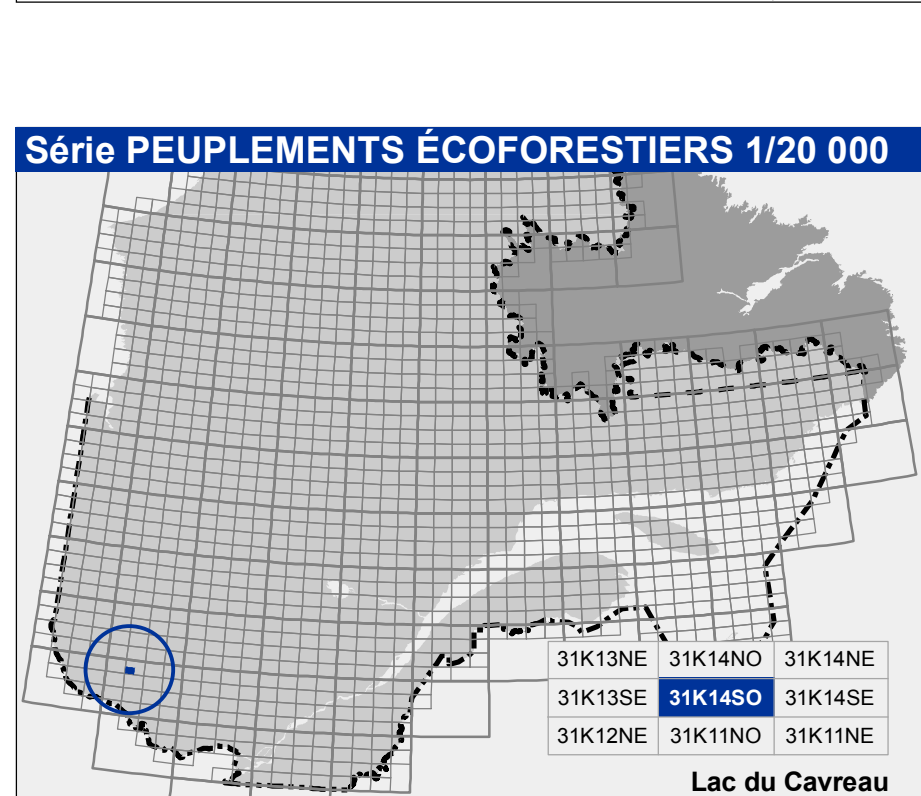

Legend for 'Voies de communication et ponts' (Communication routes and bridges) with various line styles and colors.

Legend for 'Hydrographie écoforestière' (Eco-forest hydrography) including water bodies and features.

Legend for 'Peuplement écoforestier' (Eco-forest stand) with different symbols for various stand types.

Legend for 'Courbe de niveau' (Contour lines) and 'Mésotones' (Mesotones).

Legend for 'Mésotones' (Mesotones) and 'Origine des altitudes' (Origin of altitudes).

Legend for 'Mésotones' (Mesotones) and 'Origine des altitudes' (Origin of altitudes).

Legend for 'Mésotones' (Mesotones) and 'Origine des altitudes' (Origin of altitudes).

31K14SO
(31K14-200-010)

Source: Ministère des Ressources naturelles et de la Faune, Ministère des Ressources naturelles et de la Faune. Includes contact information and a scale bar.