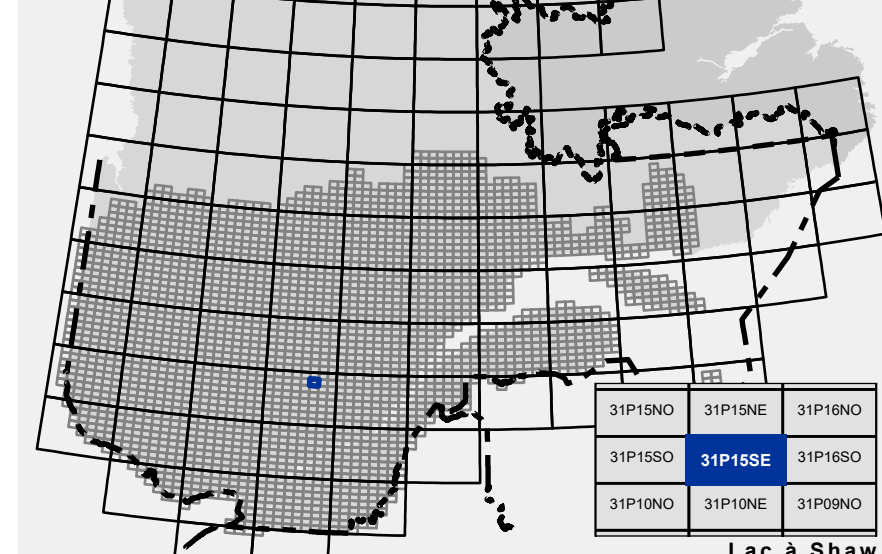

SERIE PEUPLIEMENTS ECOFORESTIERS 1/20 000

- Voies de communication et ponts: Legend for roads and bridges.
- Obstacles et infrastructures: Legend for buildings, dams, etc.
- Hydrographie écoforestière: Legend for water features.

- Obstacles et infrastructures: Legend for buildings, dams, etc.
- Hydrographie écoforestière: Legend for water features.
- Hydrographie: Legend for general water features.

- Courbe de niveau: Legend for contour lines.
- Morcellement: Legend for land parcels.
- Frontières: Legend for various boundaries.

- Peuplement écoforestier: Legend for forest types.
- Matadonnées: Technical data for the map.
- Frontières: Legend for various boundaries.

- Matadonnées: Technical data for the map.
- Frontières: Legend for various boundaries.
- Frontières: Legend for various boundaries.

- Frontières: Legend for various boundaries.
- Frontières: Legend for various boundaries.
- Frontières: Legend for various boundaries.

Donnée: Assise cartographique (données topographiques), Informations forestières, Réalisation, AVERTISSEMENT, etc.