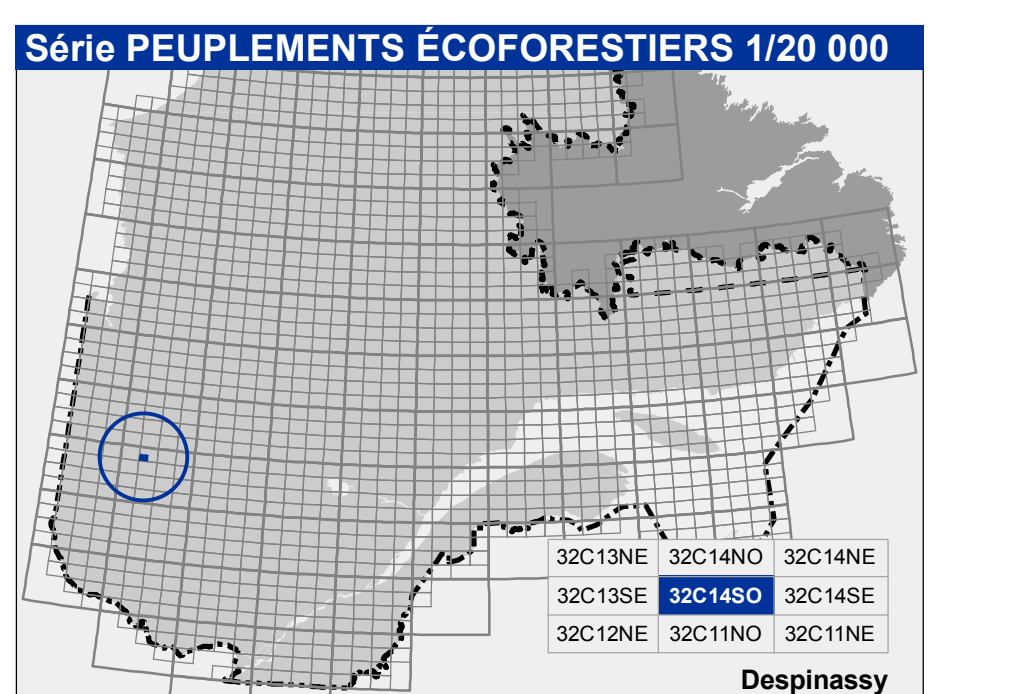

Legend for 'Voies de communication et ponts' and 'Hydrographie écoforestière'.

Legend for 'Obstacles et infrastructures' and 'Peuplement écoforestier'.

Legend for 'Courbe de niveau' and 'Mésodonées'.

Legend for 'Mésodonées' and 'Mésodonées'.

Legend for 'Mésodonées' and 'Mésodonées'.

Source: Asas cartographiques (données géographiques), Ministère des Ressources naturelles et de la Faune, Ministère des Ressources naturelles et de la Faune.

Information forestière: Année d'inventaire écoforestier: 4e programme, 2007.