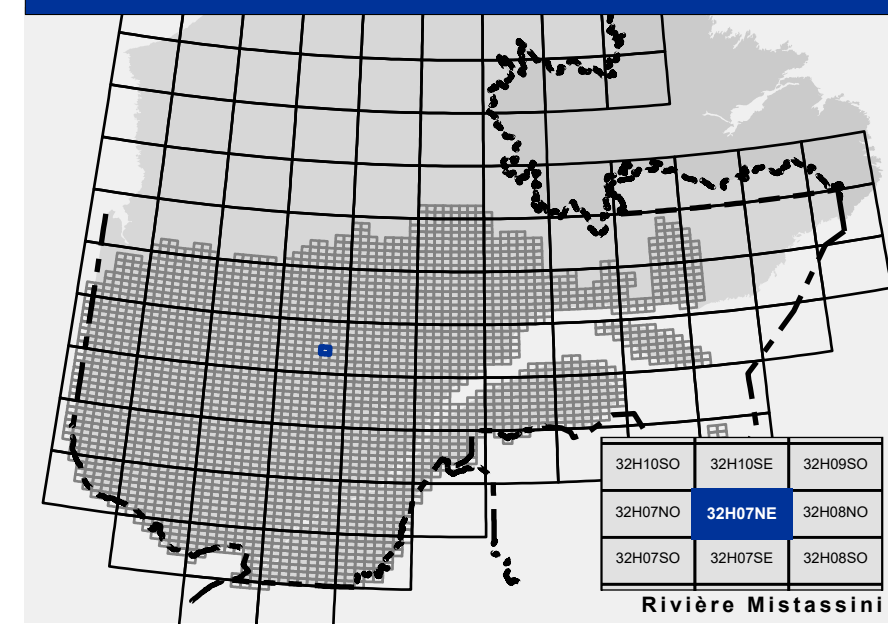

SÉRIE PEUPLEMENTS ÉCOFORESTIERS 1/20 000

- Voies de communication et ponts
  Obstacles et infrastructures
  Courbe de niveau
  Peuplement écoforestier
  Matadonnées
  Sources
  Informations forestières

- Matadonnées
  Sources
  Informations forestières

- Matadonnées
  Sources
  Informations forestières

14/04/2005
08/06/2021
4e programme
2008
Juin 2021
4 hectares