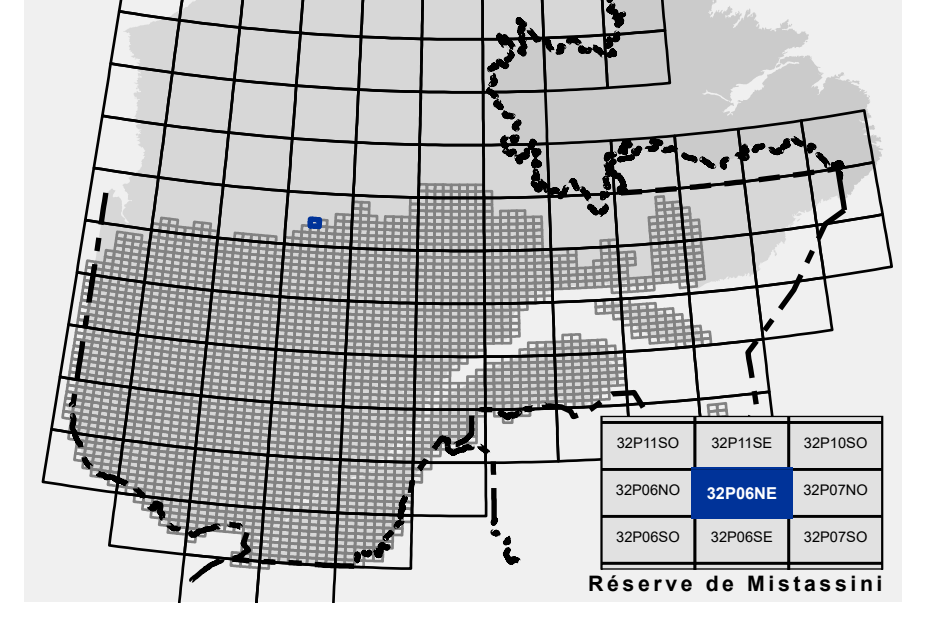

SÉRIE PEUPELEMENTS ÉCOFORESTIERS 1/20 000

- Voies de communication et ponts: Classe 1, HN - Hors norme, Classe 2, Chute, rapide, écueil, Classe 3, Classe 4-5, etc.

- Obstacles et infrastructures: Bâtiment, silo, réservoir, Chute, rapide, écueil, Centre de ski alpin, etc.

- Courbe de niveau: Courbe de niveau maîtresse, Courbe de niveau intermédiaire, etc.

- Peuplement écoforestier: Peuplement écoforestier, Peuplement improductif, Peuplement non forestier.

- Métadonnées: Surface de référence géodésique, Système de référence géodésique, Projection cartographique, etc.

- Sources: Donnée, Annuaire cartographique, Informations forestières, Réalisation, etc.